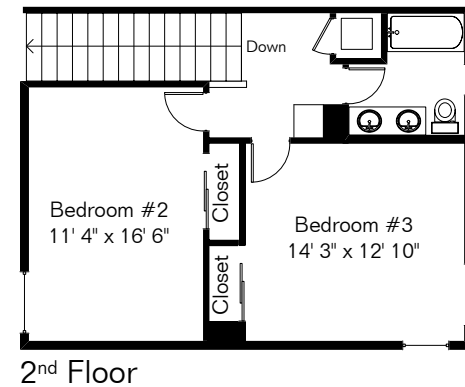

The square footages and room size information are deemed to be reliable but are not guaranteed and should be independently verified. This drawing is for marketing purposes only.

38225 S Mountain Site Dr

1st Floor 2,653 Sq Ft
 2nd Floor 660 Sq Ft

 Total Living Area 3,313 Sq Ft
 Garage 659 Sq Ft

Site Visit June 2022
 0 ft. 6 ft. 10 ft. 20 ft.

Copyright 2022 Floor Plans First! LLC
 All Rights Reserved.

Floor Plans First! LLC
 See the Floor Plan First™