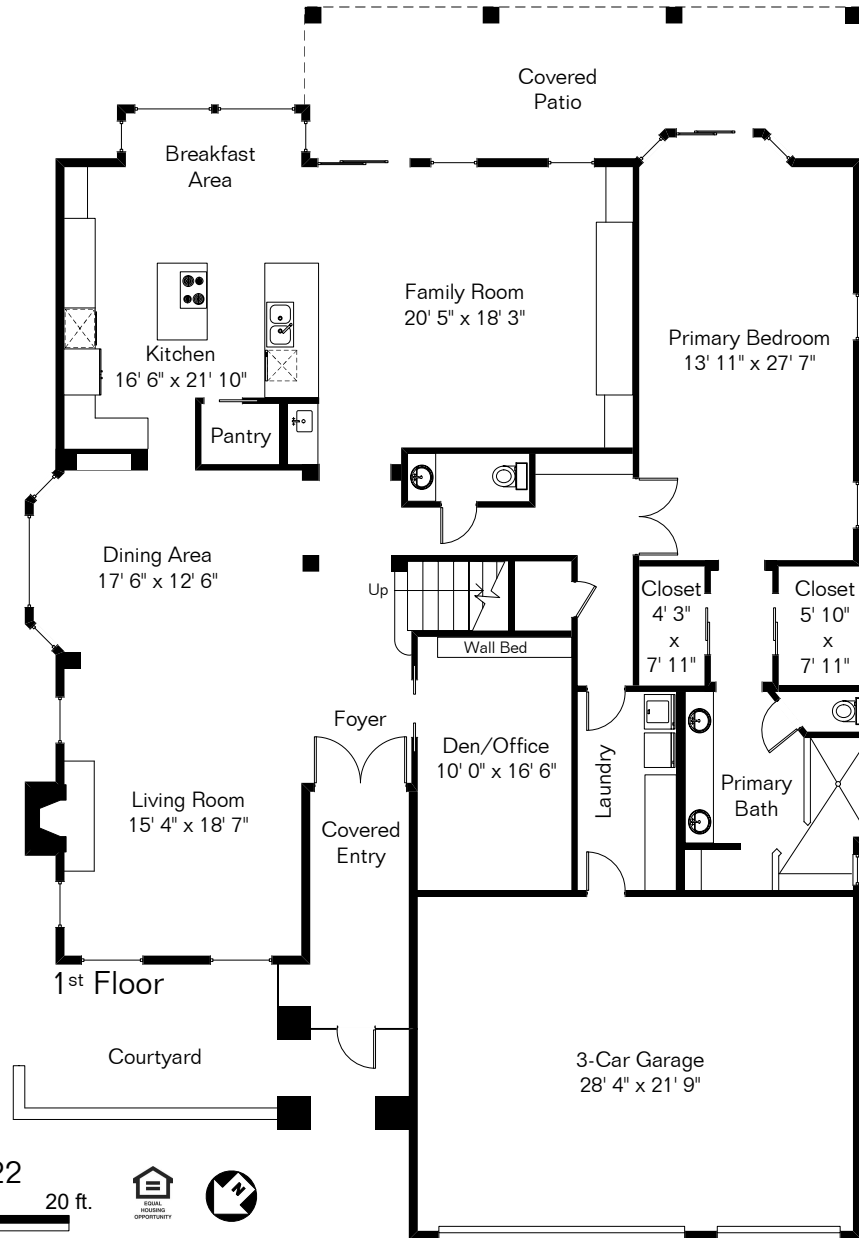

The square footages and room size information are deemed to be reliable but are not guaranteed and should be independently verified. This drawing is for marketing purposes only.

38225 S Mountain Site Dr

1st Floor 2,653 Sq Ft
 2nd Floor 660 Sq Ft

 Total Living Area 3,313 Sq Ft
 Garage 659 Sq Ft

Site Visit June 2022
 0 ft. 6 ft. 10 ft. 20 ft.

Copyright 2022 Floor Plans First! LLC
 All Rights Reserved.

Floor Plans First! LLC
 See the Floor Plan First™